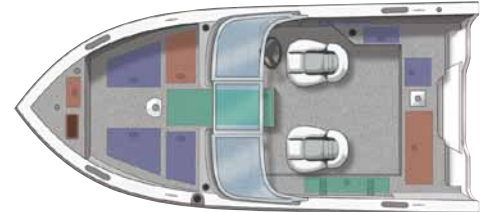

Raptor 1750 TE WT