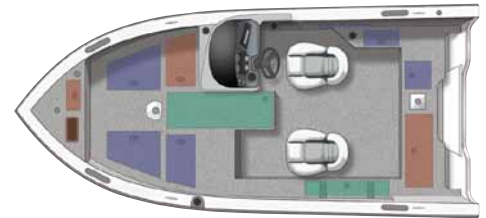

Raptor 1750 SC/DC/WT

SPECIFICATIONS

Overall length	17' 8" (5.4 m)
Maximum beam	96" (244 cm)
Max. transom beam	96" (244 cm)
Bottom width	81.5" (207 cm)
Chine width	78" (198 cm)
Max. depth	41" (104 cm)
Max cockpit depth	24" (60 cm)
Transom height	25" (64 cm)
Deadrise	17°
Weight	1,400# (635 kg)
Max. weight capacity	1,425# (646 kg)
Max. people capacity	6
Max. HP capacity	150
Fuel capacity	33 gal. (125 L)
Aluminum gauge bottom	.100"
Aluminum gauge sides	.090"
Aluminum gauge transom	.125"