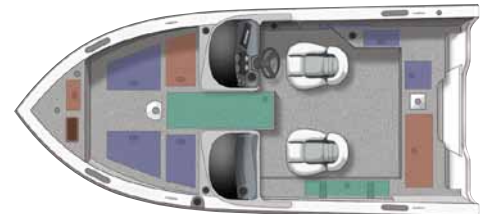

Raptor 1750 TE DC

■ Storage Compartment ■ Rod Storage ■ Livewell

COLORS

Base

- › Pebble
- › Silver Bay

Interior

- › Taupe
- › Gray

Accent Options

- › Sport Red, Bay Blue, Storm Blue, Onyx Black, Silver Bay, or no accent color
- › Sport Red, Bay Blue or Onyx Black

With Graphics Package

STANDARD FEATURES

Helm Station

- › Elevated wrap-around E-Console helm with custom panels
- › Starboard E-Console helm with toggle switches, drink holder, recessed throwtray, 12V power outlet, and mp3 cubby
- › Port console with glove box, drink holder, and recessed throw tray (optional on SC)
- › Sport windscreen (SC), wrap-around sport windshield safety glass (WT)
- › Fuel gauge
- › Speedometer, tachometer/voltmeter, and trim gauges standard with pre-rig
- › Master power switch
- › Breaker switches at helm
- › Horn (concealed)
- › Sport stainless steel steering wheel with tilt
- › No-feedback steering

Flooring/Seating

- › 2 Pro Fishing Seats with 2 pedestals
- › 6 pedestal seat floor bases
- › Helm seat slider
- › 16 oz. marine-grade carpet with treated panel flooring (Limited Lifetime Warranty)

Construction

- › Baked Armor-Guard paint process
- › Extruded chines with spray deflector
- › Extruded full length welded center keel
- › Extruded gunnels with "J" hook canvas cover system
- › Non-skid gunnel step pads
- › Tru -V 17° reverse chine hull design