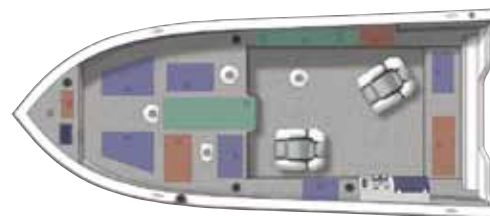

1850 Pro Tiller

SPECIFICATIONS

Overall length	18' 8" (5.7 m)
Maximum beam	96" (244 cm)
Max. transom beam	96" (244 cm)
Bottom width	81.5" (207 cm)
Chine width	78" (198 cm)
Max. depth	41" (104 cm)
Max cockpit depth	23.5" (60 cm)
Transom height	25" (64 cm)
Deadrise	17°
Weight	1,400# (635 kg)
Max. weight capacity	1,600# (726 kg)
Max. people capacity	6
Max. HP capacity	90
Fuel capacity	40 gal. (151 L)
Aluminum gauge bottom	.100
Aluminum gauge sides	.090
Aluminum gauge transom	.125

- › Sport Red, Bay Blue, Storm Blue, Onyx Black, Silver Bay, or no accent color
- › Sport Red, Bay Blue or Onyx Black

With Graphics Package

STANDARD FEATURES

Helm Station

- › Command console with electronics compartment, lockable pull-out tray, rocker switches, gauges, 12V power outlet, and storage compartment
- › Fuel gauge
- › Speedometer, tachometer, and voltmeter gauges standard with pre-rig
- › Master power switch
- › Breaker switches on command console
- › Horn (concealed)