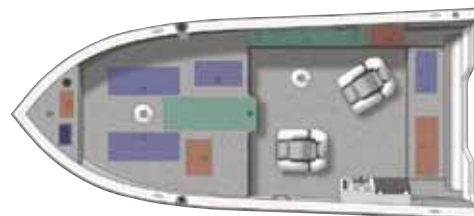

1750 Pro Tiller

SPECIFICATIONS

Overall length	17' 6" (5.3 m)
Maximum beam	95" (241 cm)
Max. transom beam	95" (241 cm)
Bottom width	79.25" (201 cm)
Chine width	77.75" (197 cm)
Max. depth	35" (89 cm)
Max cockpit depth	22" (56 cm)
Transom height	25" (64 cm)
Deadrise	12°
Weight	1,100# (499 kg)
Max. weight capacity	1,425# (646 kg)
Max. people capacity	6
Max. HP capacity	90
Fuel capacity	24 gal. (91 L)
Aluminum gauge bottom	.100"
Aluminum gauge sides	.090"
Aluminum gauge transom	.125"