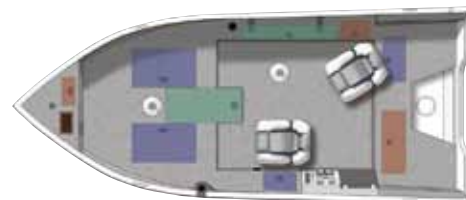

1650 Pro Tiller

SPECIFICATIONS

Overall length	16' 8" (5.1 m)
Package length	19' 10" (6.0 cm)
Maximum beam	85.75" (218 cm)
Max. transom beam	85.75" (218 cm)
Bottom width	74" (188cm)
Chine width	72.25" (184 cm)
Max. depth	37" (94 cm)
Max cockpit depth	24" (61 cm)
Transom height	20" (51 cm)
Deadrise	12°
Weight	1,000# (454 kg)
Max. weight capacity	1,400# (635 kg)
Max. people capacity	6
Max. HP capacity	60
Fuel capacity	20 gal. (76 L)
Aluminum gauge bottom	.090"
Aluminum gauge sides	.080"
Aluminum gauge transom	.125"